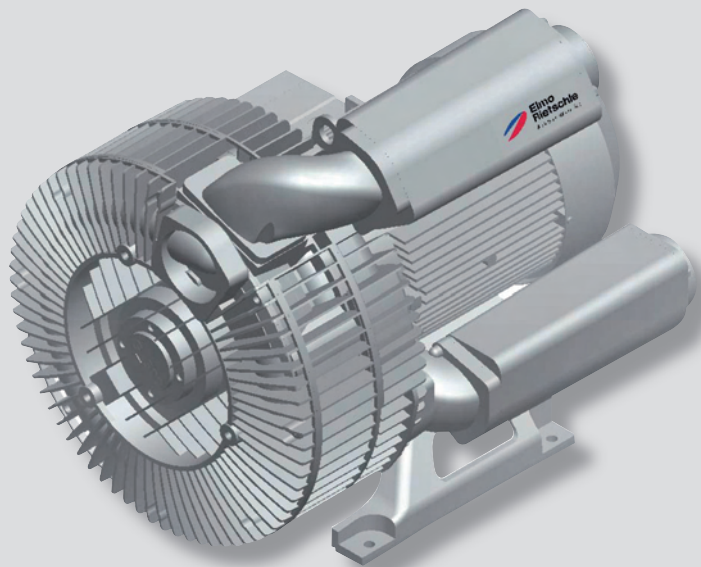

**Gardner
Denver**

Elmo Rietschle is a brand of the
Gardner Denver Blower Division

Gardner Denver Schopfheim GmbH

Roggenbachstraße 58
79650 Schopfheim · Germany
Tel. +49 7622 392-0
Fax +49 7622 392-300
info.sch@de.gardnerdenver.com

Gardner Denver Deutschland GmbH

Industriestraße 26
97616 Bad Neustadt · Germany
Tel. +49 9771 6888-0
Fax +49 9771 6888-4000
info@de.gardnerdenver.com